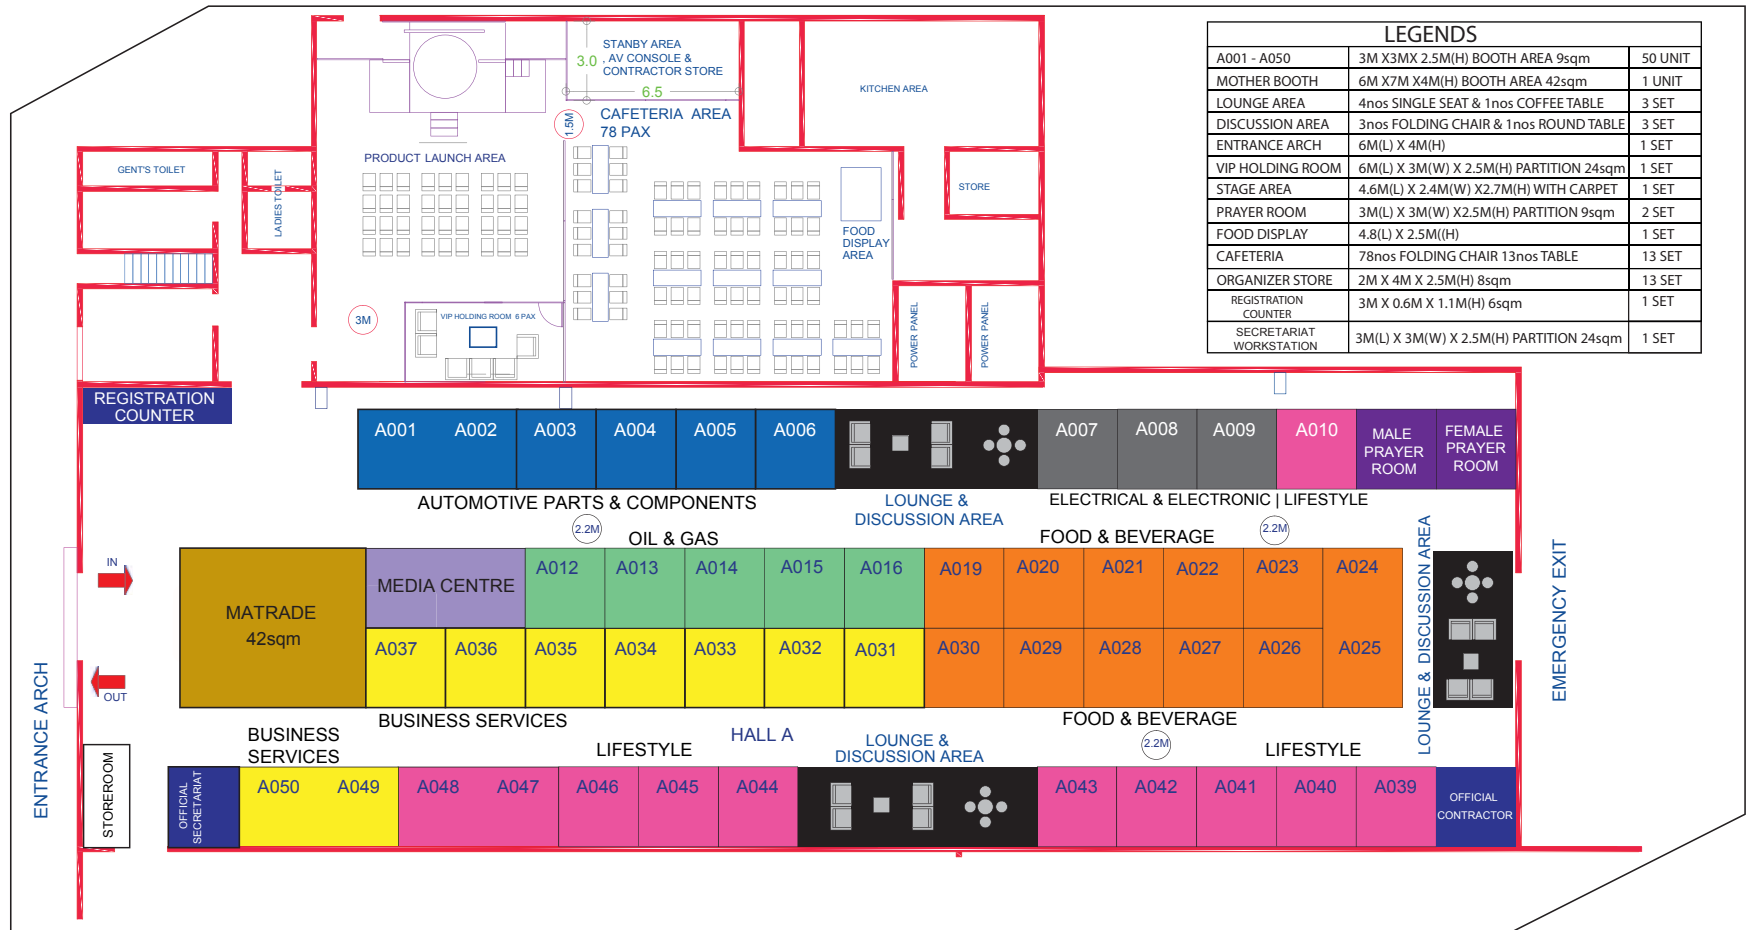

HALL LAYOUT CW PRODUCT LAUNCH LAYOUT

EXHIBITOR LIST

NO	NAME OF COMPANY	BOOTH NO.
01.	MIYAZU (MALAYSIA) SDN BHD	A001-A002
02.	AMALGAMATED BATTERIES MANUFACTURING (SARAWAK) SDN BHD	A003
03.	BIO SURGE ASIA SDN BHD	A004
04.	MRAILS INTERNATIONAL SDN BHD	A005
05.	MALCORP SDN BHD	A006
06.	AVIALITE SDN BHD	A007
07.	BETA FACTORS SDN BHD	A008
08.	E ALARM SDN BHD	A009
09.	DIAYO DIE-CASTING (M) SDN BHD	A012
10.	KPS FUELING SOLUTIONS SDN BHD	A013
11.	LAKU INDUSTRIES SDN BHD	A014
12.	MBM DAGANG SDN BHD	A015
13.	WELDING INDUSTRIES (M) SDN BHD	A016
14.	AZ-ONE INDUSTRY (M) SDN BHD	A019

NO	NAME OF COMPANY	BOOTH NO.
15.	DELIGATEAUX (M) SDN BHD	A020
16.	GANDA KOTA SDN BHD	A021
17.	GESUNDHEIT LABORATORIES & PHARMACEUTICAL SDN BHD	A022
18.	KHIAZH MARKETING SDN BHD	A023
19.	PERFECT FOOD MANUFACTURING (M) SDN BHD	A024-A025
20.	INDERAPURA FOOD SDN BHD	A026
21.	LUCKY FOOD PROCESSING SDN BHD	A027
22.	MACKT COMMERCE SDN BHD	A028
23.	NATURE'S FIELD SNACK MANUFACTURING SDN BHD	A029
24.	TSK BEVERAGES (M) SDN BHD	A030
25.	CENTURY TOTAL LOGISTICS SDN BHD	A031
26.	EAG CONSULTING SDN BHD	A032
27.	EXABYTES NETWORK SDN BHD	A033
28.	HANS WORLDWIDE SDN BHD	A034
29.	MALYSIAN TIMBER COUNCIL	A035

NO	NAME OF COMPANY	BOOTH NO.
30.	NCL SOLUTIONS SDN BHD	A036
31.	SEA HAWK GLOBAL LINES SDN BHD	A037
32.	BORNEO TO THE WORLD SDN BHD	A039
33.	CHOO KIM SOON PLASTIC MFG SDN BHD	A040
34.	CLIFF INK SDN BHD	A041
35.	CONSOBIZ VENTURES SDN BHD	A042
36.	GLASFIL POLYMER SDN BHD	A043
37.	HUNKA TRADING SDN BHD	A044
38.	SELIA TEK SDN BHD	A045
39.	TOP GLOVE SDN BHD	A046
40.	F.I.T CENTER SDN BHD (FITEC)	A047-A04841
41.	DIONIS HEALTH & BEAUTY SDN BHD	A010
42.	SELANGOR STATE DEVELOPMENT CORPORATION	A049-A050